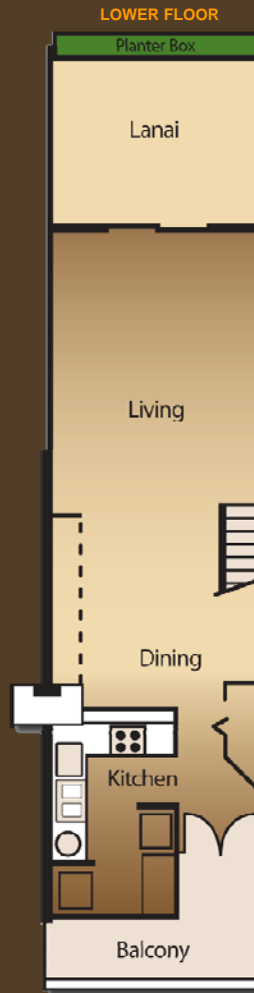

CONSOLIDATED RESORTS, INC.

KAHANA VILLA

RESORT FLOOR PLANS

ONE-BEDROOM
788 Sq. Ft.

TWO-BEDROOM
1,337 Sq. Ft.